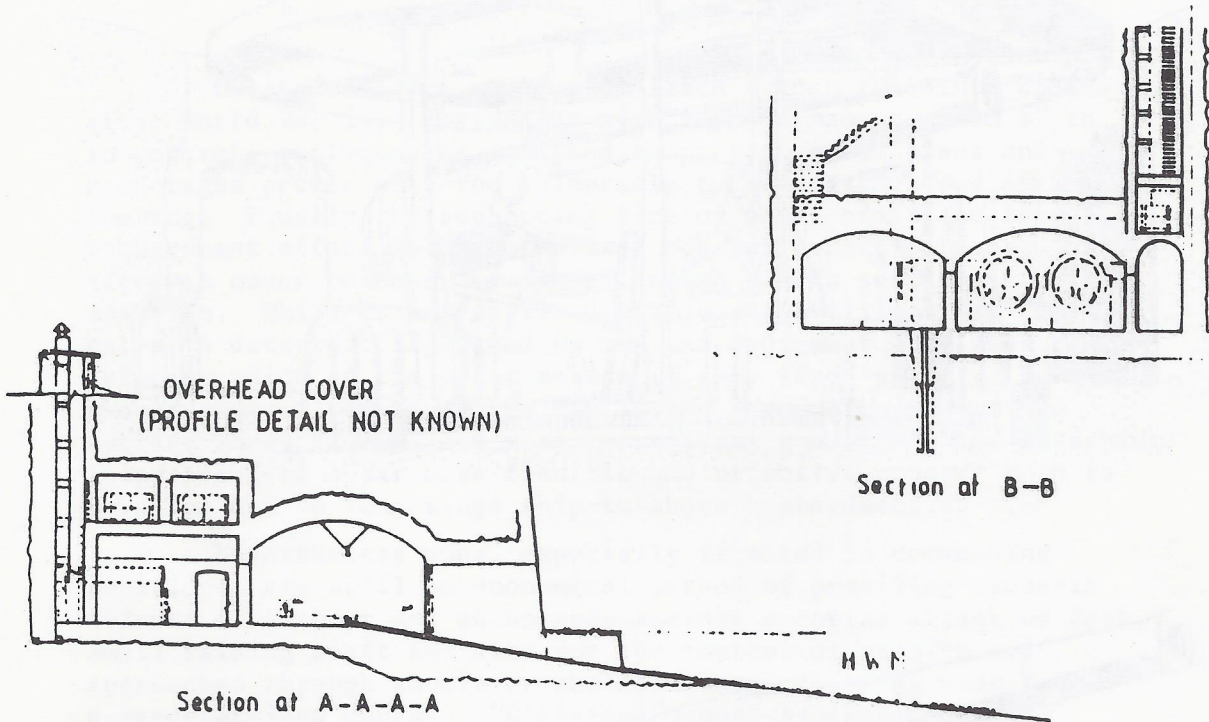

BRENNAN TORPEDO INSTALLATION AT FORT CAMDEN 1887

FROM PRO ref. W.O. 78/4368
Scale 1 inch = 20 feet (approx)
DRAWN by P. SPRACK.