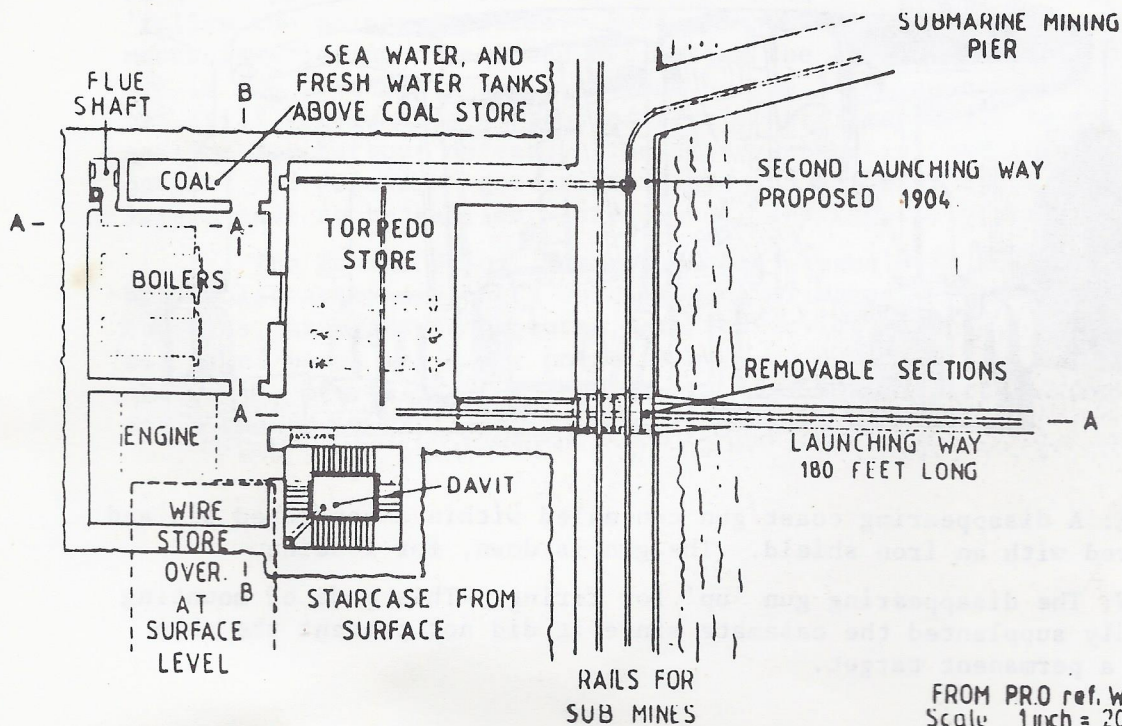

BRENNAN TORPEDO INSTALLATION AT FORT CAMDEN 1887

FROM PRO ref. W.O. 78/4368
Scale 1 inch = 20 feet (approx)
DRAWN by P. SPRACK.